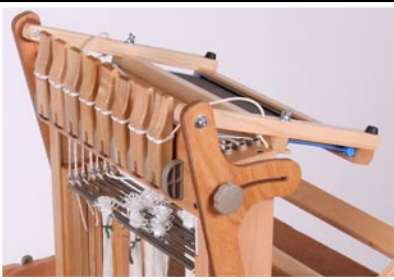

NEW KATIE LOOM

smooth action levers

assembled and lacquered

bungy cord with auto bounce back and quick release

overhead beater

30cm (12in) weaving width with wide shed

sturdy, rubber tip legs

locking cog and pawl

simple 3 step folding system

padded, zippered canvas bag with two pockets and adjustable shoulder strap

Bungy cords for auto bounce back and quick release to swing back when threading

Beater swings up and out of the way for comfortable threading

Reed conveniently lays flat for slewing

Strong nylon, easy to wind, locking cogs and pawls

Slide beater supports up

Unlock and fold up back beam

Fold up front beam and legs

Light and portable!