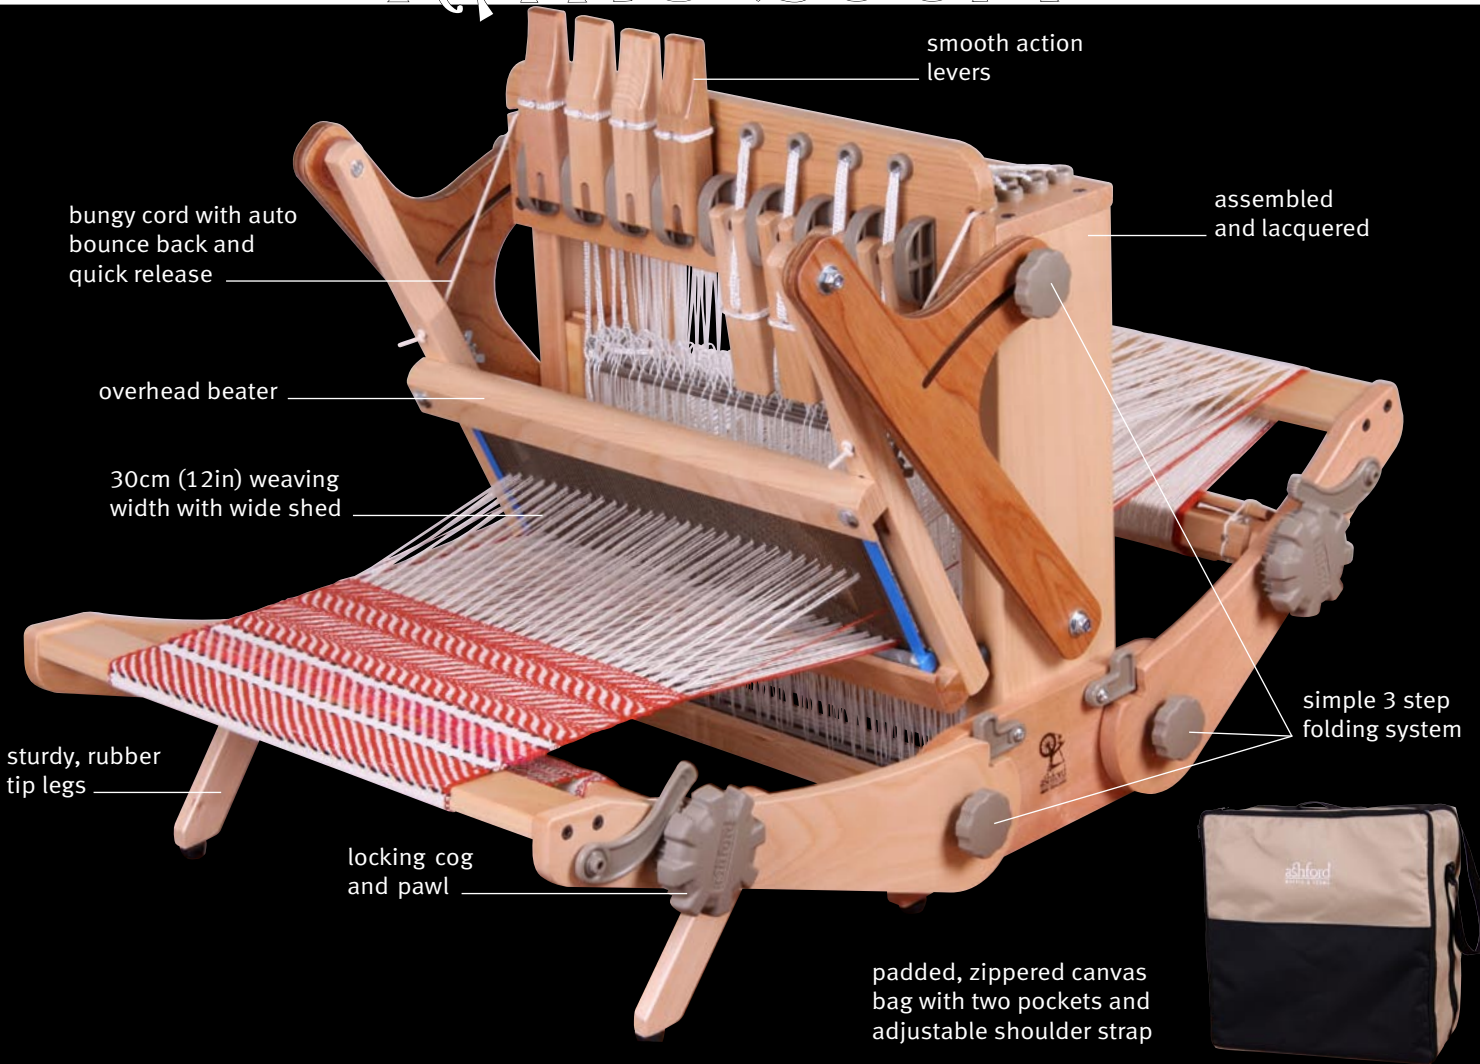

NEW KATIE LOOM

smooth action levers

assembled and lacquered

bungy cord with auto bounce back and quick release

overhead beater

30cm (12in) weaving width with wide shed

sturdy, rubber tip legs

locking cog and pawl

simple 3 step folding system

padded, zippered canvas bag with two pockets and adjustable shoulder strap

Bungy cords for auto bounce back and quick release to swing back when threading

Beater swings up and out of the way for comfortable threading

Reed conveniently lays flat for slewing

Strong nylon, easy to wind, locking cogs and pawls

Slide beater supports up

Unlock and fold up back beam

Fold up front beam and legs

Light and portable!